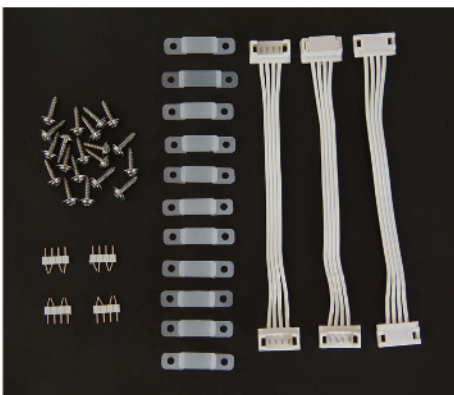

CHINABASE CO.,LTD.
Add: #9 Chenguang Road, Yongyang Town,
Lishui, Nanjing, Jiangsu, China, P.C.210003

Tel: (8625) 83472872 Fax: (8625) 83410082
E-mail: tang@chinabase-e.cn tiffany@chinabase-e.cn
Http: //www.chinabase-e.com