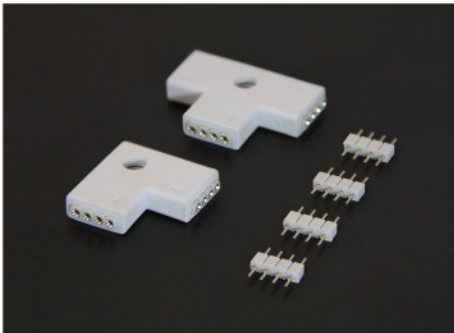

CHINABASE CO.,LTD.
Add: #9 Chenguang Road, Yongyang Town,
Lishui, Nanjing, Jiangsu, China, P.C.210003

Tel: (8625) 83472872 Fax: (8625) 83410082
E-mail: tang@chinabase-e.cn tiffany@chinabase-e.cn
Http: //www.chinabase-e.com